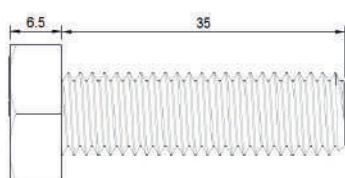

	Alu	Black	Weight
30 mm	1AHM32SR069	1AHM32SR070	300 gr
35 mm	1AHM32SR071	1AHM32SR072	300 gr

Hex bolt M10x30 Serrated nut M10

DATASHEET

> Hex bolt M10x30

Article code	1AHM10BT037
Material	stainless steel A2
Color	stainless steel
Total weight	25 gr
Packaging	100 pcs./box, 31.500 pcs/pallet

> Serrated nut M10

Article code	1AHM10MR001
Material	stainless steel A2
Color	stainless steel
Total weight	10 gr
Application	hex bolt M10x30
Packaging	100 pcs./box, 50.400 pcs/pallet

> **Allen bolt M8X20**