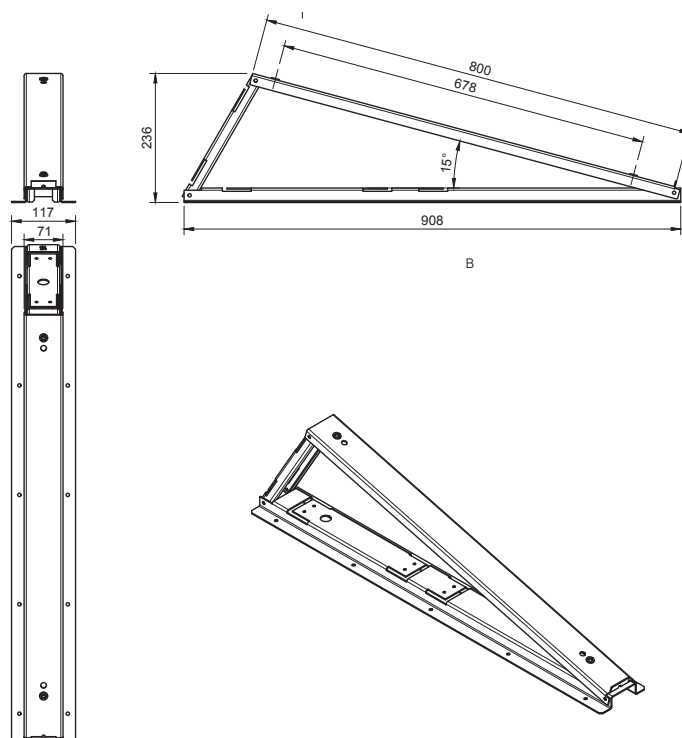

ALLiHOME triangle adjustable portrait

Components

	Article code	Article description	Datasheet
1	1AHM19PT001	Triangle adjustable 15°/20°/25°/30°/35° portrait	p. 12
2	1ZZZ12ZZ005	Roof protection ecorubber 168x13x1 cm portrait	p. 13
3	1AHM43AL030 1AHM43ZW030	Profile Feather 6 m alu Profile Feather 6 m black	p. 14
4	1HFR43AL002	L-profile 40x40x3 mm 6 m alu	p. 15
	1AHM19AC003 1AHM19AC004	Side panel 15° portrait Side panel 20° portrait	p. 16 p. 17
	1AHM32KK003 1AHM32KK004	Click middle clamp 30-40 mm alu* Click middle clamp 30-40 mm black*	p. 20
	1AHM32KK024 1AHM32KK025	Click end clamp 30 mm alu* Click end clamp 30 mm black*	p. 21
	1AHM32KK008 1AHM32KK009	Click end clamp 30-40 mm alu* Click end clamp 30-40 mm black*	p. 22
	1AHM32SR085 1AHM32SR086	Middle clamp basic length 60 mm alu Middle clamp basic length 60 mm black	p. 23
5	1AHM32SR069 1AHM32SR070	End clamp 30 mm length 60 mm alu End clamp 30 mm length 60 mm black	p. 24
	1AHM10BT037 1AHM10MR001	Hex bolt M10x30 Serrated nut M10	p. 25
	1AHM10BT015	Allen bolt M8x20 (<i>panel size - 10 mm</i>)	p. 26

*Optional

ALLiHOME triangles landscape

DATASHEET

Material	aluminium 1060
Packaging	300 pcs/pallet

Article code	Panel size	B(degrees)	Weight
1AHM19LS004	1067 mm	15°	1390 gr

ALLiHOME triangles adjustable landscape

DATASHEET

Material	aluminium 1060		
Packaging	228 pcs/pallet		
Article code	Panel size	B(degrees)	Weight
1AHM19LS001	1196 mm	15° / 20° / 25° / 30° / 35°	1750 gr

ALLiHOME triangles adjustable portrait

DATASHEET

Material	aluminium 1060 + aluminium 1061
Packaging	154 pcs/pallet

Article code	Panel size	B(degrees)	Weight
1AHM19PT001	2000 mm	15° / 20° / 25° / 30° / 35°	3790 gr

Roof protection ecorubber

DATASHEET

Material	rubber
Packaging	500 pcs/pallet