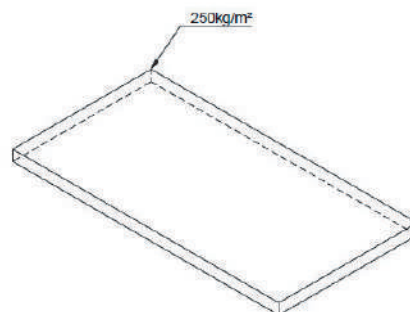

*Optional

ALLiHOME triangles landscape

DATASHEET

Material	aluminium 1060
Packaging	300 pcs/pallet

Article code	Panel size	B(degrees)	Weight
1AHM19LS004	1067 mm	15°	1390 gr

ALLiHOME triangles adjustable landscape

DATASHEET

Material	aluminium 1060		
Packaging	228 pcs/pallet		
Article code	Panel size	B(degrees)	Weight
1AHM19LS001	1196 mm	15° / 20° / 25° / 30° / 35°	1750 gr

ALLiHOME triangles adjustable portrait

DATASHEET

Material	aluminium 1060 + aluminium 1061
Packaging	154 pcs/pallet

Article code	Panel size	B(degrees)	Weight
1AHM19PT001	2000 mm	15° / 20° / 25° / 30° / 35°	3790 gr

Roof protection ecorubber

DATASHEET

Material	rubber
Packaging	500 pcs/pallet

Article code	Description	A (cm)	B (cm)	C (cm)	Weight
1ZZZ12ZZ001	Roof protection ecorubber 110x12x1 cm landscape	110	12	1	330 g
1ZZZ12ZZ005	Roof protection ecorubber 168x13x1 cm portrait	168	13	1	546 g