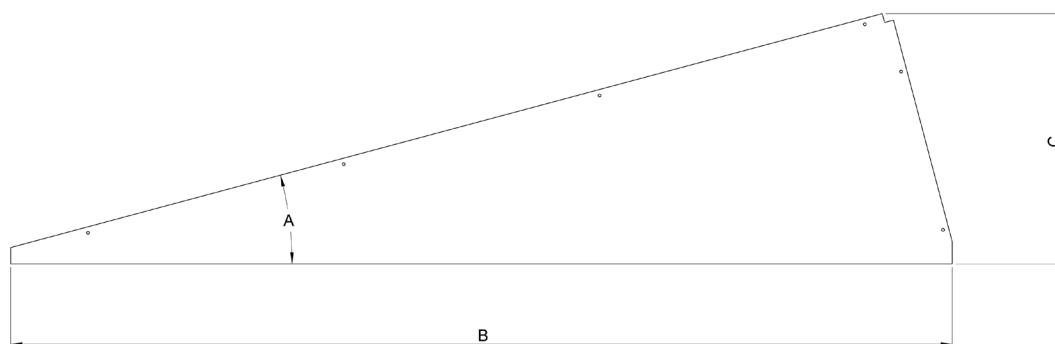

DATASHEET

Material	aluminium 6063
Packaging	160 pcs/pallet

Article code	A (length)	Weight
1HFR43AL002	6000 mm	4300 gr

Side panel 15° portrait

DATASHEET

Material	aluminium			
Packaging	per piece, 200 pcs/pallet			
Article code	A (degrees)	B (length)	C (height)	Weight
1AHM19AC003	15°	1440 mm	382 mm	1598 gr

Side panel 20° portrait

DATASHEET

Material	aluminium			
Packaging	per piece, 200 pcs/pallet			
Article code	A (degrees)	B (length)	C (height)	Weight
1AHM19AC004	20°	1463 mm	494 mm	2081 gr

Side panel 15° landscape

DATASHEET

Material	aluminium			
Packaging	per piece, 500 pcs/pallet			
Article code	A (degrees)	B (length)	C (height)	Weight
1AHM19AC002	15°	870 mm	224 mm	593 gr

Side panel 20° landscape

DATASHEET

Material	aluminium			
Packaging	per piece, 200 pcs/pallet			
Article code	A (degrees)	B (length)	C (height)	Weight
1AHM19AC001	20°	831 mm	328 mm	813 gr