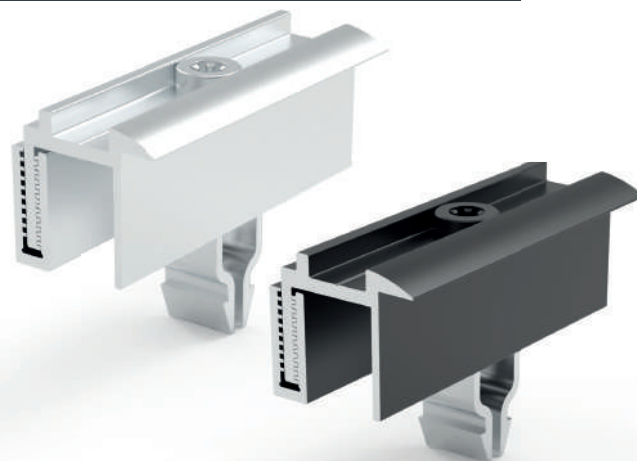

Click end clamp 30-40 mm

DATASHEET