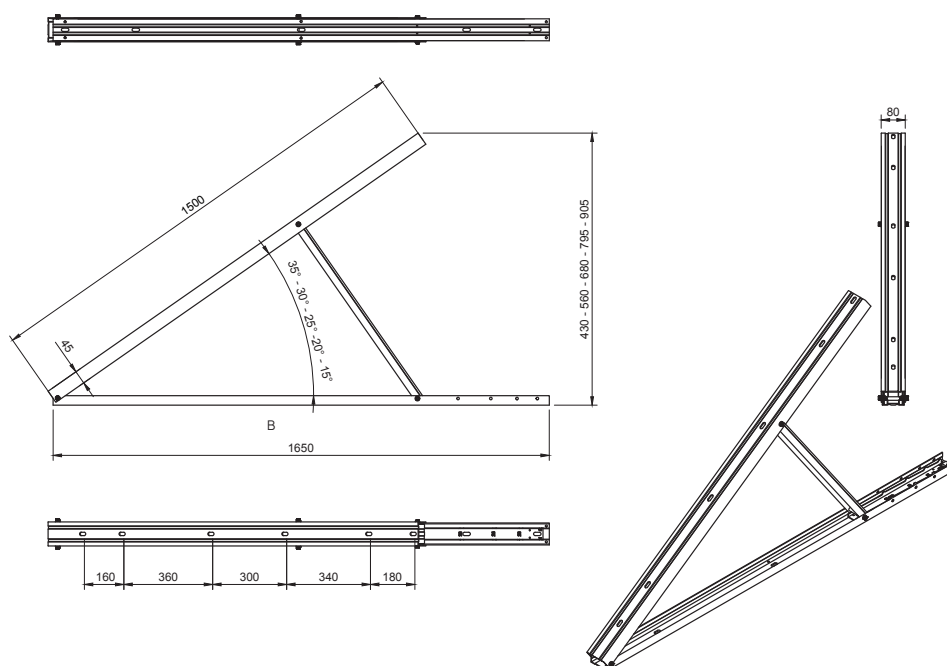

*Optional

ALLiHOME triangles landscape

DATASHEET

Material	aluminium 1060
Packaging	300 pcs/pallet

Article code	Panel size	B(degrees)	Weight
1AHM19LS004	1067 mm	15°	1390 gr

ALLiHOME triangles adjustable landscape

DATASHEET

Material	aluminium 1060		
Packaging	228 pcs/pallet		
Article code	Panel size	B(degrees)	Weight
1AHM19LS001	1196 mm	15° / 20° / 25° / 30° / 35°	1750 gr

ALLiHOME triangles adjustable portrait

DATASHEET

Material	aluminium 1060 + aluminium 1061
Packaging	154 pcs/pallet

Article code	Panel size	B(degrees)	Weight
1AHM19PT001	2000 mm	15° / 20° / 25° / 30° / 35°	3790 gr

Roof protection ecorubber

DATASHEET

Material	rubber
Packaging	500 pcs/pallet

Article code	Description	A (cm)	B (cm)	C (cm)	Weight
1ZZZ12ZZ001	Roof protection ecorubber 110x12x1 cm landscape	110	12	1	330 g
1ZZZ12ZZ005	Roof protection ecorubber 168x13x1 cm portrait	168	13	1	546 g