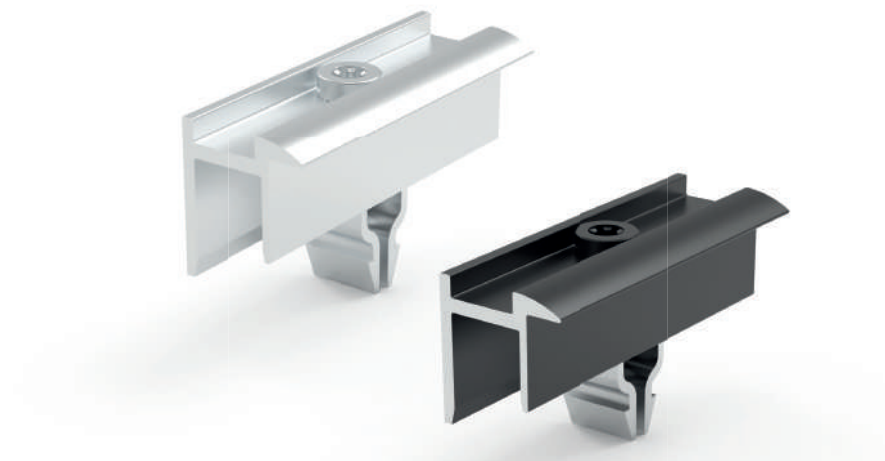

Click end clamp 30 mm

DATASHEET