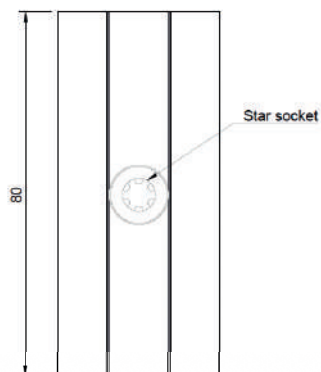

Article code	1AHM32KK003 (alu) 1AHM32KK004 (black)
Material	ALU6063T5 + A2
Color	alu / black
Total weight	70 gr
Packaging	100 pcs./box, 4.800 pcs/pallet