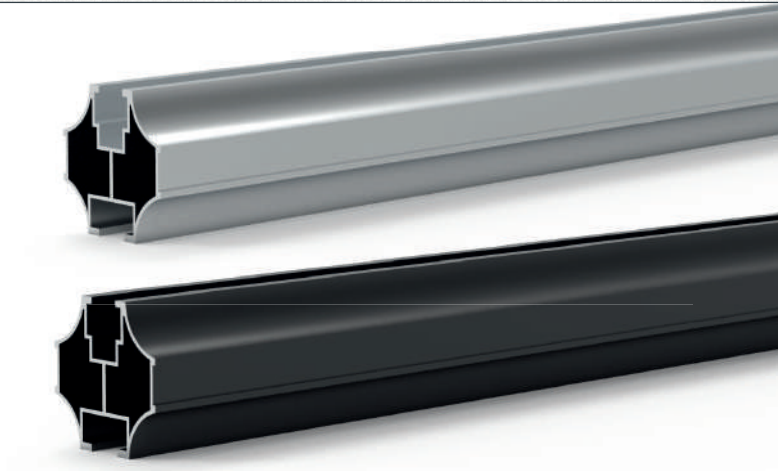

Profile Feather ALLiHOME

DATASHEET

Article code	1AHM43AL030 (6,00 m alu) 1AHM43ZW030 (6,00 m black)
Material	ALU6063T66
Color	alu / black
Total weight	600 gr / m
Packaging	96 pcs/bundle (packed per 3)

Maximum load (kg)*	Overvoltage (m)				
	1,20	1,30	1,40	1,50	1,60
0°	128	119	110	103	96
22°	151	139	129	120	113
45°	141	130	121	112	105