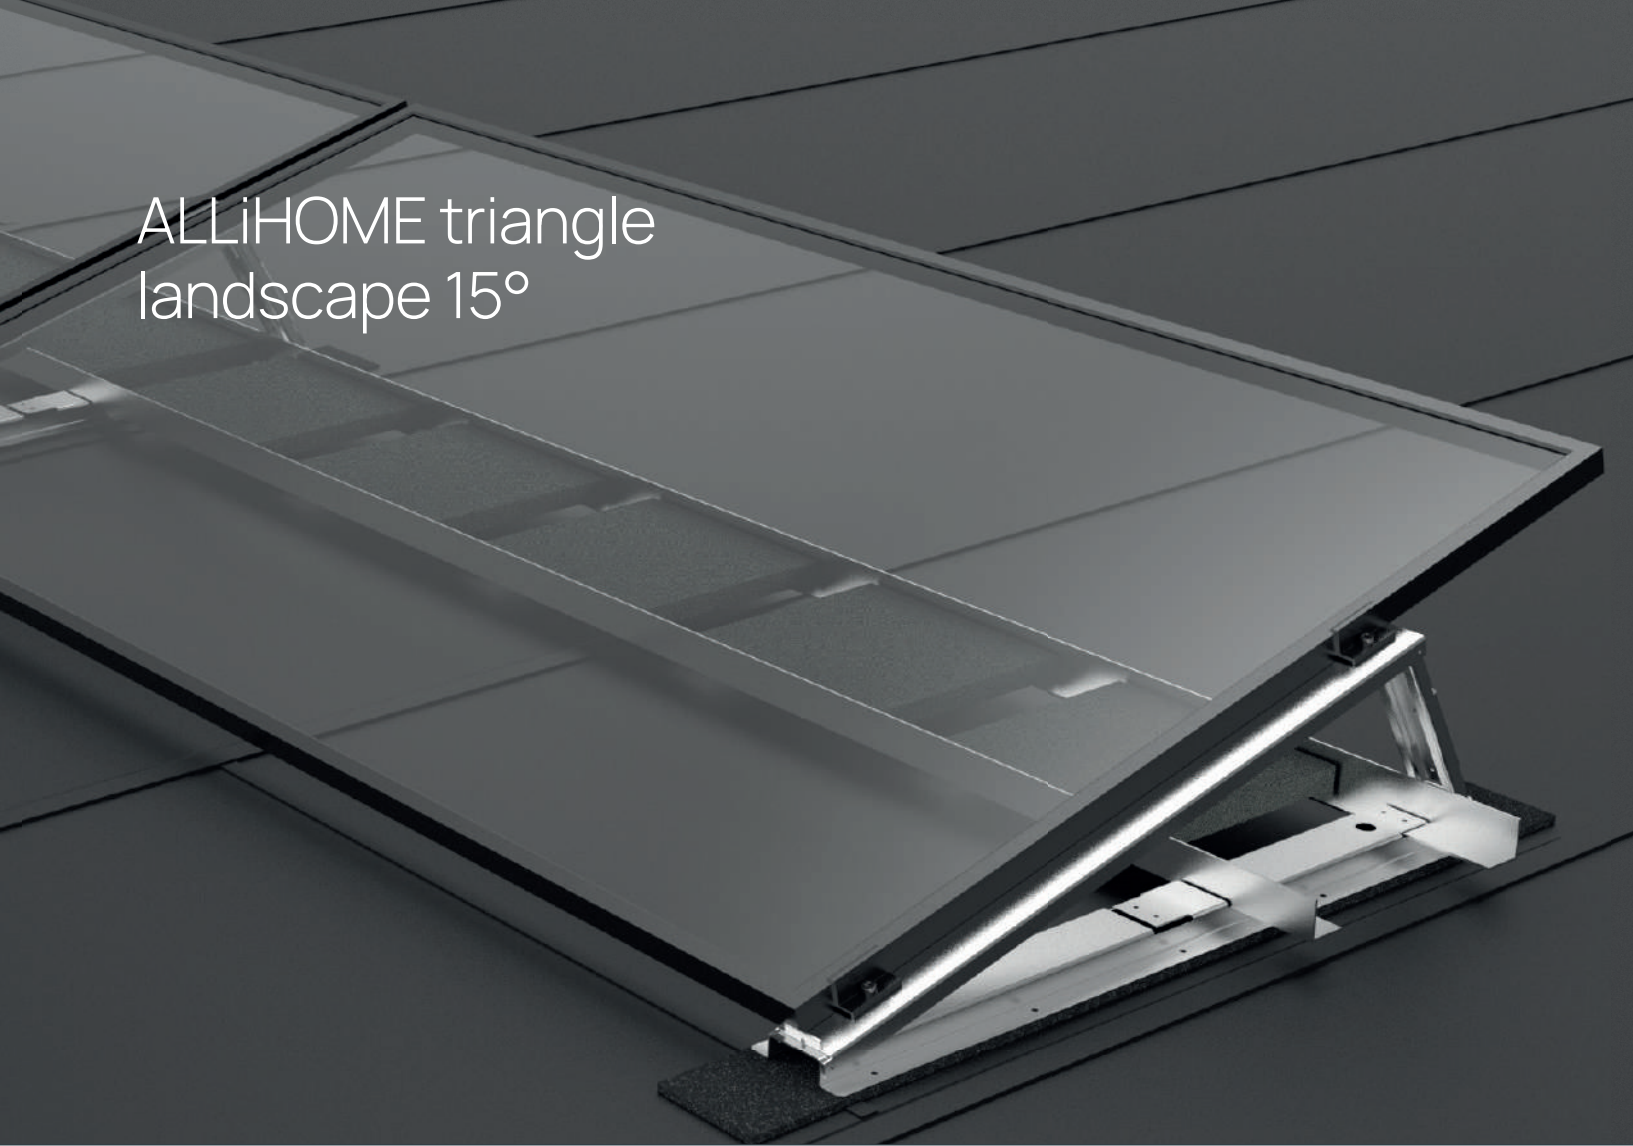

ALLiHOME triangle landscape 15°

Components

	Article code	Article description	Datasheet
1	1AHM19LS004	Triangle landscape 15°	p. 10
2	1ZZZ12ZZ001	Roof protection ecorubber 110x12x1 cm landscape	p. 13
3	1HFR43AL002	L-profile 40x40x3 mm 6 m alu	p. 15
	1AHM19AC002	Side panel 15° landscape	p. 18
4	1AHM32SR085 1AHM32SR086	Middle clamp basic length 60 mm alu Middle clamp basic length 60 mm black	p. 23
5	1AHM32SR069 1AHM32SR070	End clamp 30 mm length 60 mm alu End clamp 30 mm length 60 mm black	p. 24
	1AHM10BT015	Allen bolt M8x20 (<i>panel size - 10 mm</i>)	p. 26