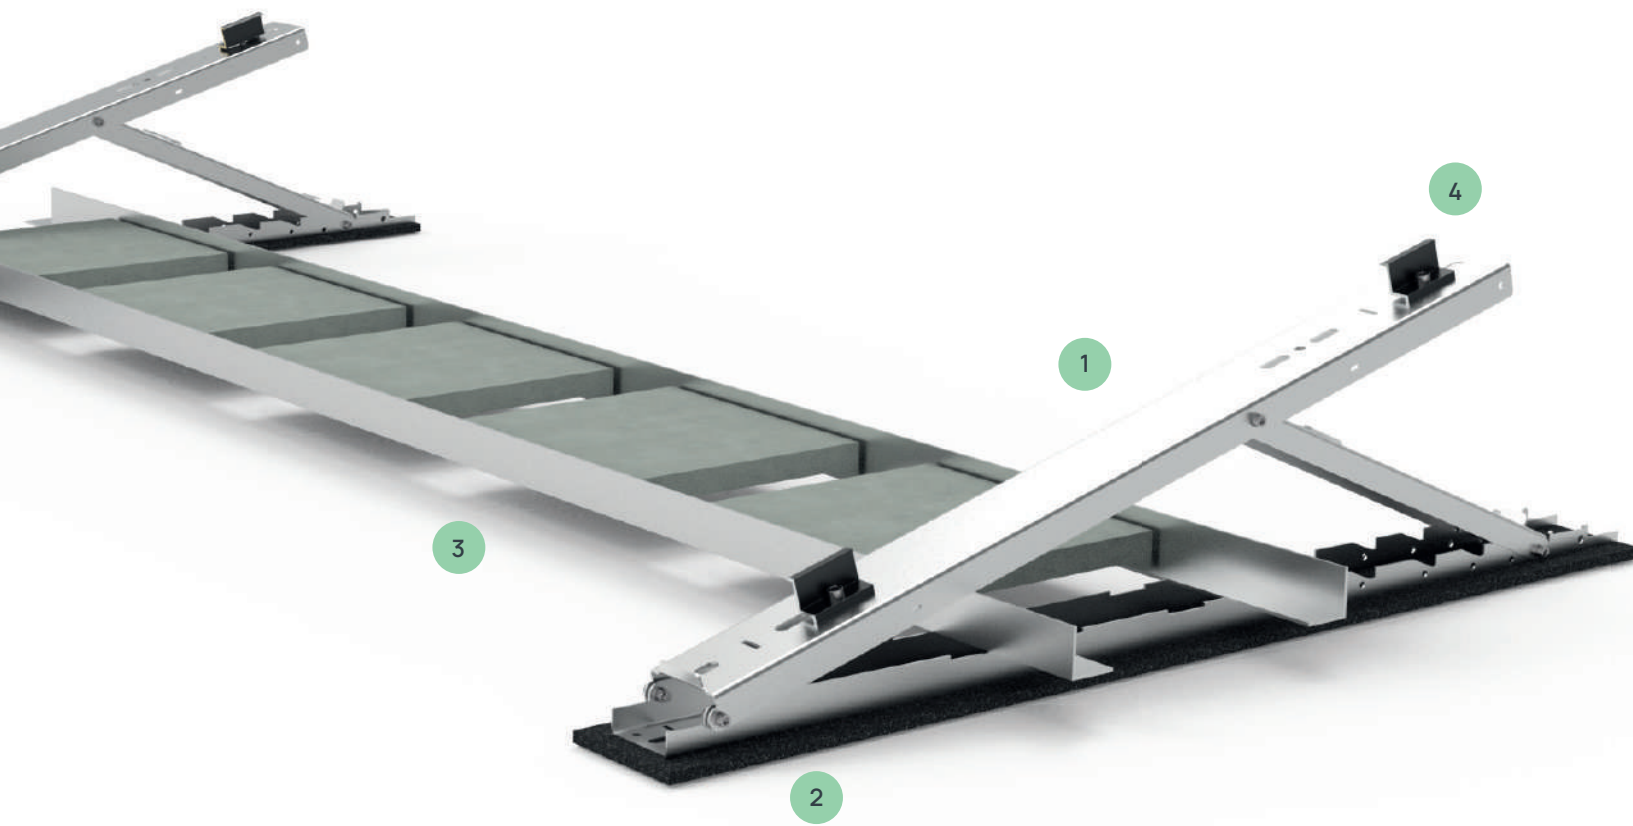

TRIANGLES

Mounting materials

THE RIGHT MOUNTING
SYSTEM FOR EVERY ROOF.

Allimex Green
Power

ALLiHOME Triangles

Mounting system for flat roofs

The ALLiHOME triangles for flat roofs are designed with a focus on high usability and ease of installation. The adjustable triangles are available for landscape and portrait mounting.

FLEXIBLE >

Their limited base allows the triangles to be placed closer to obstacles or other panel rows. Ideal for small projects such as installations on dormers, bay windows and gazebos. The triangles are available from 15° to 30°.

ALLiHOME triangle adjustable landscape

Components

	Article code	Article description	Datasheet
1	 1AHM19LS001	Triangle adjustable 15°/20°/25°/30°/35° landscape	p. 11
2	 1ZZZ12ZZ001	Roof protection ecorubber 110x12x1 cm landscape	p. 13
3	 1HFR43AL002	L-profile 40x40x3 mm 6 m alu	p. 15
	 1AHM19AC001	Side panel 20° landscape	p.19
	1AHM32SR085 1AHM32SR086	Middle clamp basic length 60 mm alu Middle clamp basic length 60 mm black	p. 23
4	 1AHM32SR069 1AHM32SR070	End clamp 30 mm length 60 mm alu End clamp 30 mm length 60 mm black	p. 24
	 1AHM10BT015	Allen bolt M8x20 (<i>panel size - 10 mm</i>)	p. 26