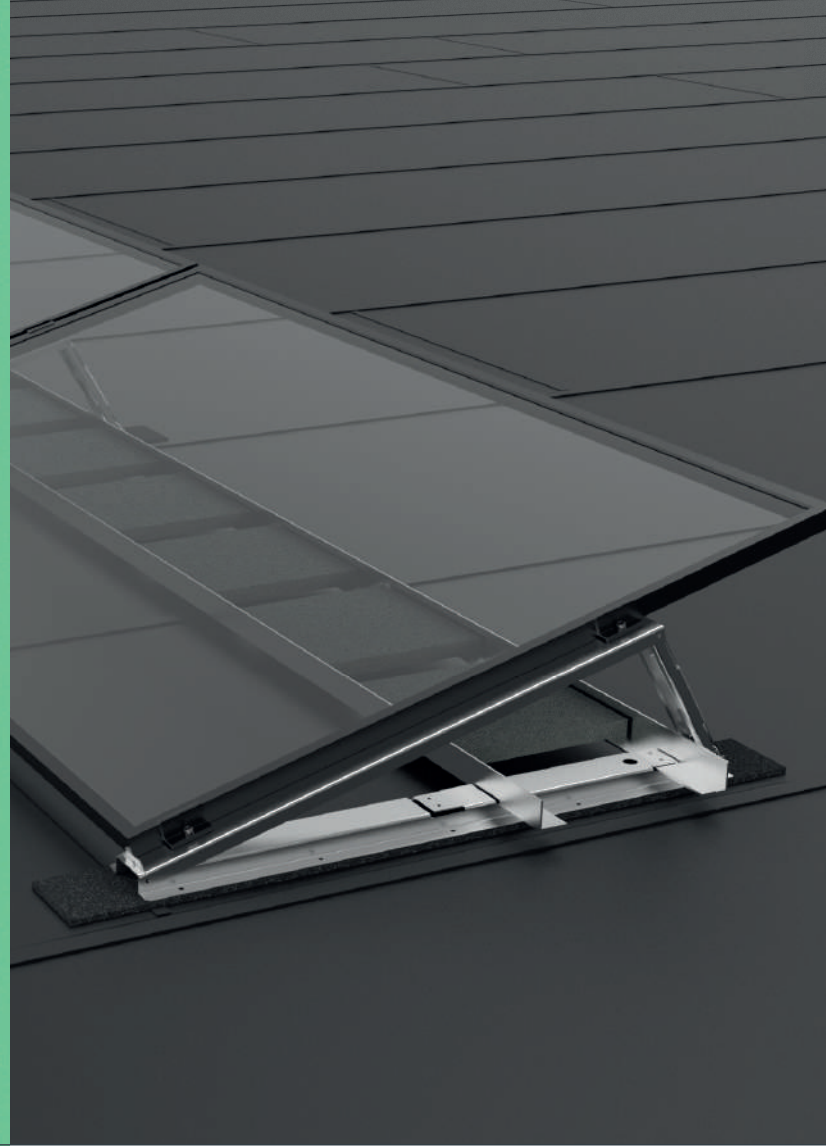

TRIANGLES

Mounting materials

THE RIGHT MOUNTING
SYSTEM FOR EVERY ROOF.

Allimex Green
Power

ALLiHOME Triangles

Mounting system for flat roofs

The ALLiHOME triangles for flat roofs are designed with a focus on high usability and ease of installation. The adjustable triangles are available for landscape and portrait mounting.

QUICK & EASY >

The installation consists of a limited number of components and few screws, allowing a quick and easy assembly. As a result, the triangle can easily be installed alone.

SUSTAINABLE >

ALLiHOME's triangles come folded and compact. The triangles are made of thicker material than most triangles, which also makes them much sturdier. In addition, the rubber is made from recycled material.

FLEXIBLE >

Their limited base allows the triangles to be placed closer to obstacles or other panel rows. Ideal for small projects such as installations on dormers, bay windows and gazebos. The triangles are available from 15° to 30°.