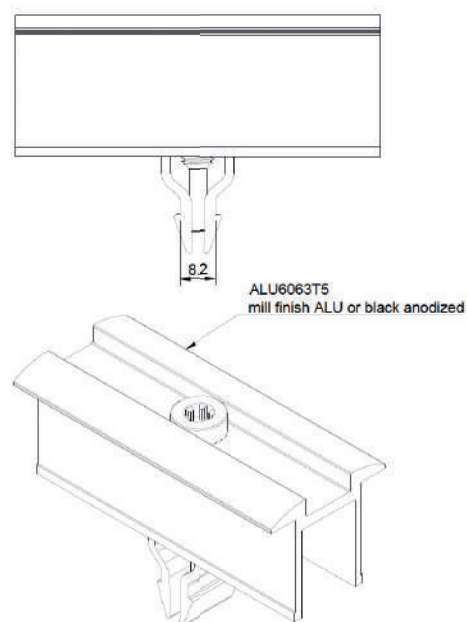

Article code	1AHM32KK003 (alu) 1AHM32KK004 (black)
Material	ALU6063T5 + A2
Color	alu / black
Total weight	70 gr
Packaging	100 pcs./box, 4.800 pcs/pallet