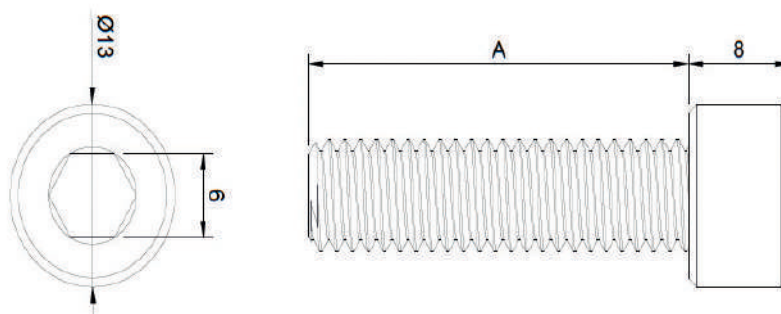

> **Allen bolt M8X20**

Article code	1AHM10BT015
Material	stainless steel A2
Color	stainless steel
Packaging	100 pcs./box

	Alu	Kg
M8x20	1AHM10BT015	0,01
M8x25	1AHM10BT017	0,02
M8x30	1AHM10BT019	0,02