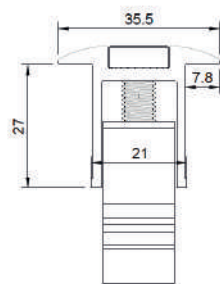

Article code	1AHM32KK003 (alu) 1AHM32KK004 (black)
Material	ALU6063T5 + A2
Color	alu / black
Total weight	70 gr
Packaging	100 pcs./box, 4.800 pcs/pallet