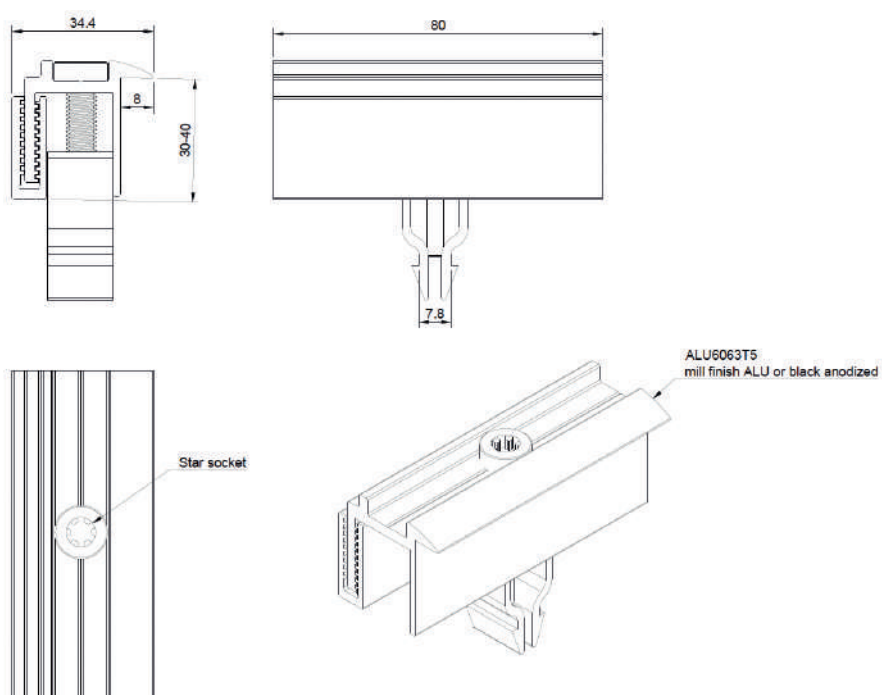

Article code	1AHM32KK008 (alu) 1AHM32KK009 (black)
Material	ALU6063T5 + A2
Color	alu / black
Total weight	70 gr
Packaging	100 pcs./box, 4.800 pcs/pallet