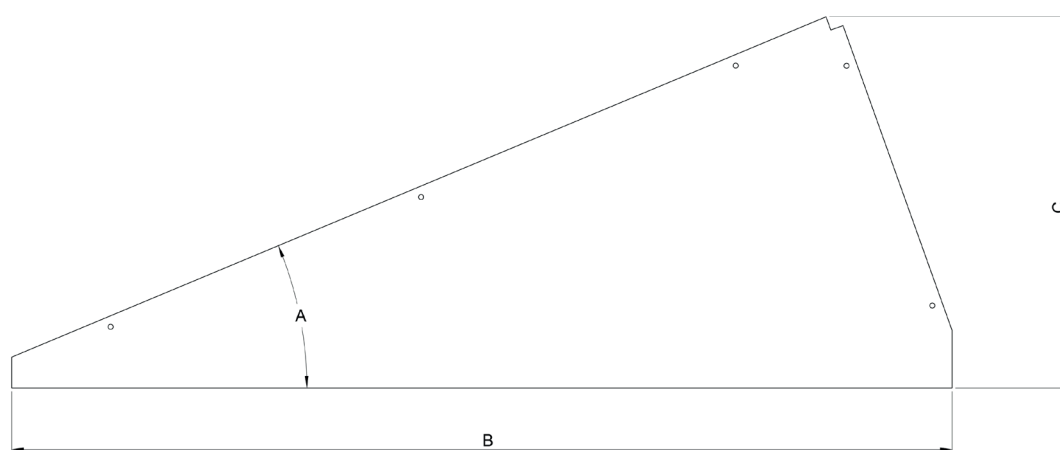

Side panel 20° portrait

DATASHEET

Material	aluminium			
Packaging	per piece, 200 pcs/pallet			
Article code	A (degrees)	B (length)	C (height)	Weight
1AHM19AC004	20°	1463 mm	494 mm	2081 gr

Side panel 15° landscape

DATASHEET

Material	aluminium			
Packaging	per piece, 500 pcs/pallet			
Article code	A (degrees)	B (length)	C (height)	Weight
1AHM19AC002	15°	870 mm	224 mm	593 gr

Side panel 20° landscape

DATASHEET

Material	aluminium			
Packaging	per piece, 200 pcs/pallet			
Article code	A (degrees)	B (length)	C (height)	Weight
1AHM19AC001	20°	831 mm	328 mm	813 gr