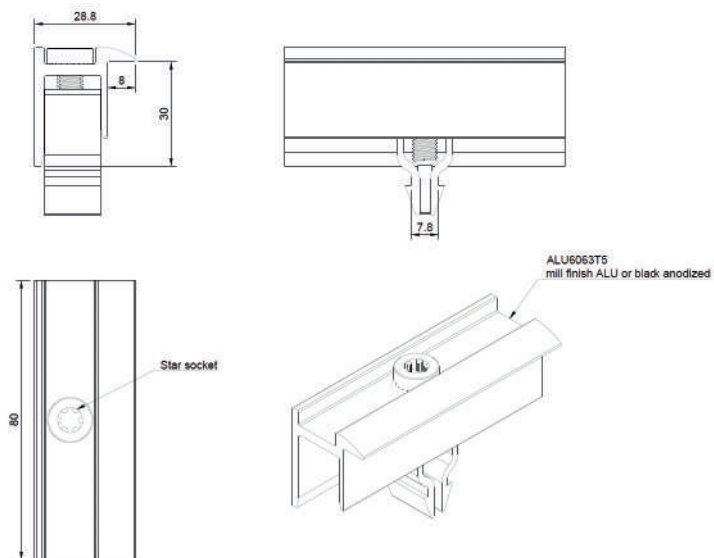

Article code	1AHM32KK024 (alu) 1AHM32KK025 (black)
Material	ALU6063T5 + A2
Color	alu / black
Total weight	80 gr
Packaging	100 pcs./box, 4.800 pcs/pallet

	Alu	Black	Weight
30 mm	1AHM32KK024	1AHM32KK025	800 gr
35 mm	1AHM32KK010	1AHM32KK016	800 gr