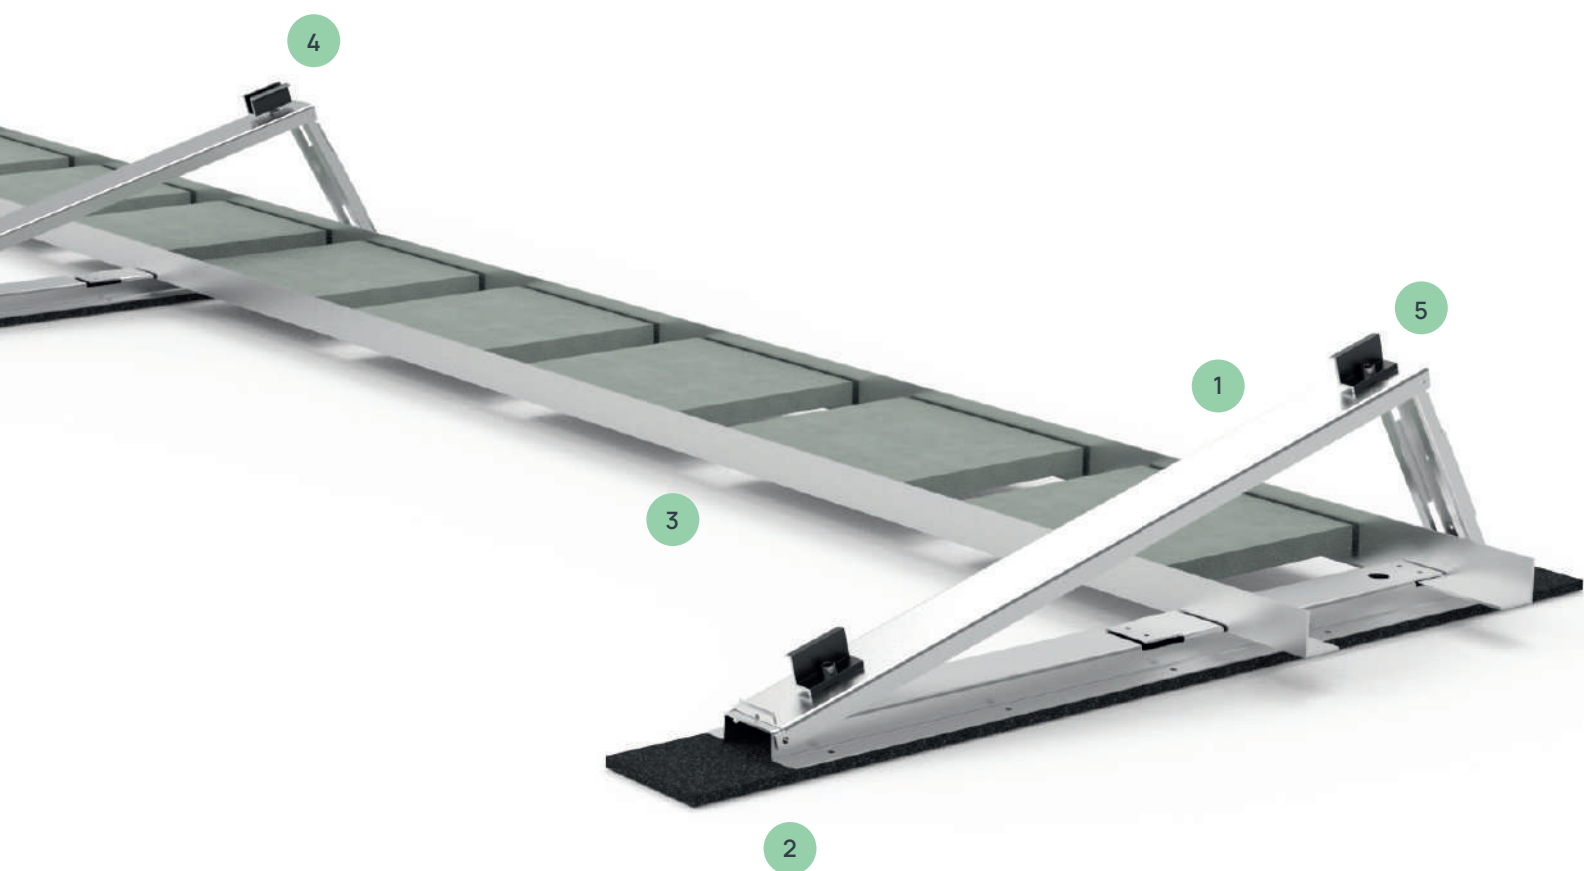

ALLiHOME triangle landscape 15°

Components

	Article code	Article description	Datasheet
1	1AHM19LS004	Triangle landscape 15°	p. 10
2	1ZZZ12ZZ001	Roof protection ecorubber 110x12x1 cm landscape	p. 13
3	1HFR43AL002	L-profile 40x40x3 mm 6 m alu	p. 15
	1AHM19AC002	Side panel 15° landscape	p. 18
4	1AHM32SR085 1AHM32SR086	Middle clamp basic length 60 mm alu Middle clamp basic length 60 mm black	p. 23
5	1AHM32SR069 1AHM32SR070	End clamp 30 mm length 60 mm alu End clamp 30 mm length 60 mm black	p. 24
	1AHM10BT015	Allen bolt M8x20 (<i>panel size - 10 mm</i>)	p. 26