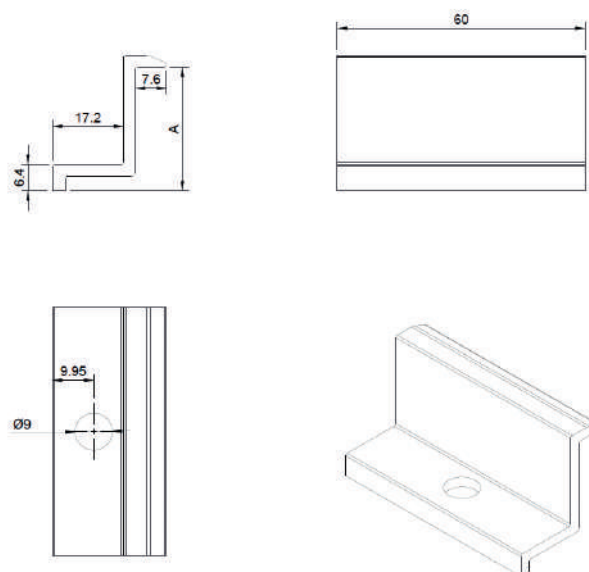

Side panel 20° portrait

DATASHEET

Material	aluminium			
Packaging	per piece, 200 pcs/pallet			
Article code	A (degrees)	B (length)	C (height)	Weight
1AHM19AC004	20°	1463 mm	494 mm	2081 gr

Side panel 15° landscape

DATASHEET

Material	aluminium			
Packaging	per piece, 500 pcs/pallet			
Article code	A (degrees)	B (length)	C (height)	Weight
1AHM19AC002	15°	870 mm	224 mm	593 gr

Side panel 20° landscape

DATASHEET

Material	aluminium			
Packaging	per piece, 200 pcs/pallet			
Article code	A (degrees)	B (length)	C (height)	Weight
1AHM19AC001	20°	831 mm	328 mm	813 gr

DATASHEET

Article code	1AHM32SR085 (alu) 1AHM32SR086 (black)
Material	ALU6063T5
Color	alu / black
Total weight	50 gr
Packaging	100 pcs./box, 10.000 pcs/pallet

End clamp 30 mm length 60 mm

DATASHEET

Article code	1AHM32SR069 (alu) 1AHM32SR070 (black)	
Material	ALU6063T5	
Color	alu / black	
Total weight	30 gr	
Packaging	1AHM32SR069 1AHM32SR070	300 pcs./box, 27.000 pcs/pallet 300 pcs./box, 28.800 pcs/pallet

	Alu	Black	Weight
30 mm	1AHM32SR069	1AHM32SR070	300 gr
35 mm	1AHM32SR071	1AHM32SR072	300 gr

Hex bolt M10x30 Serrated nut M10

DATASHEET

> Hex bolt M10x30

Article code	1AHM10BT037
Material	stainless steel A2
Color	stainless steel
Total weight	25 gr
Packaging	100 pcs./box, 31.500 pcs/pallet