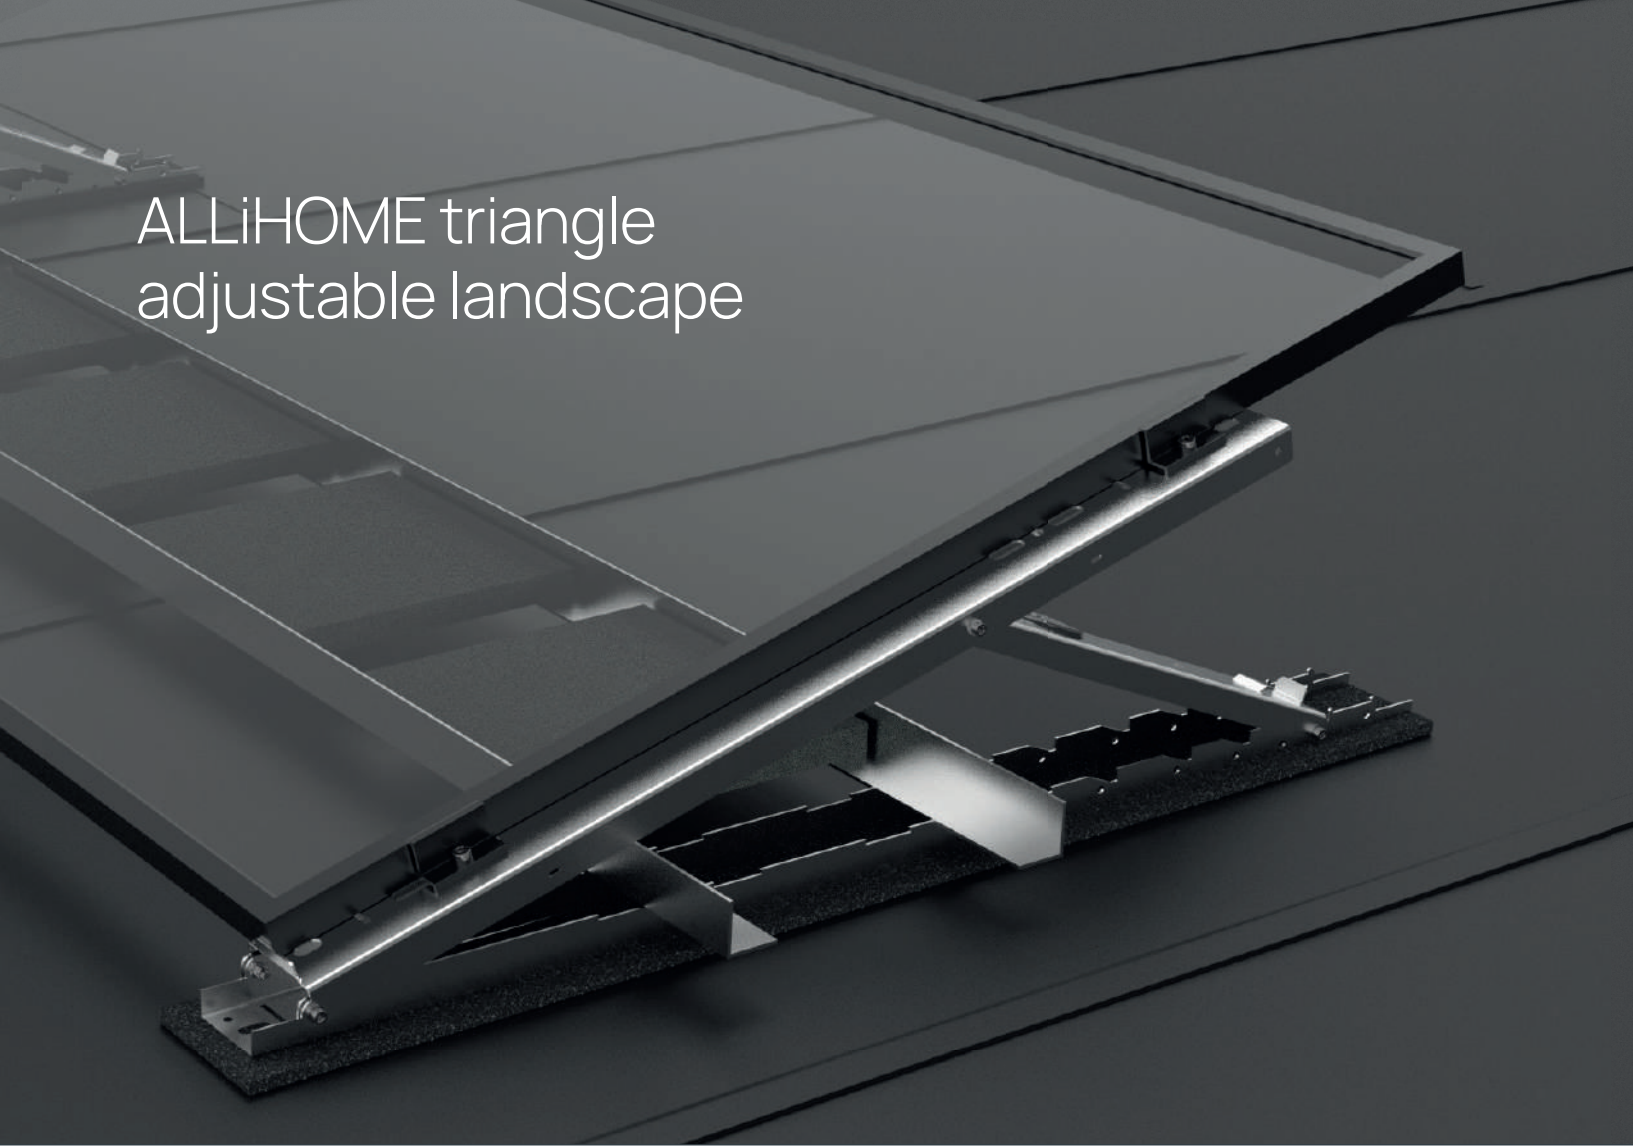

ALLiHOME triangle adjustable landscape

Components

	Article code	Article description	Datasheet
1	1AHM19LS001	Triangle adjustable 15°/20°/25°/30°/35° landscape	p. 11
2	1ZZZ12ZZ001	Roof protection ecorubber 110x12x1 cm landscape	p. 13
3	1HFR43AL002	L-profile 40x40x3 mm 6 m alu	p. 15
	1AHM19AC001	Side panel 20° landscape	p.19
	1AHM32SR085 1AHM32SR086	Middle clamp basic length 60 mm alu Middle clamp basic length 60 mm black	p. 23
4	1AHM32SR069 1AHM32SR070	End clamp 30 mm length 60 mm alu End clamp 30 mm length 60 mm black	p. 24
	1AHM10BT015	Allen bolt M8x20 (<i>panel size - 10 mm</i>)	p. 26