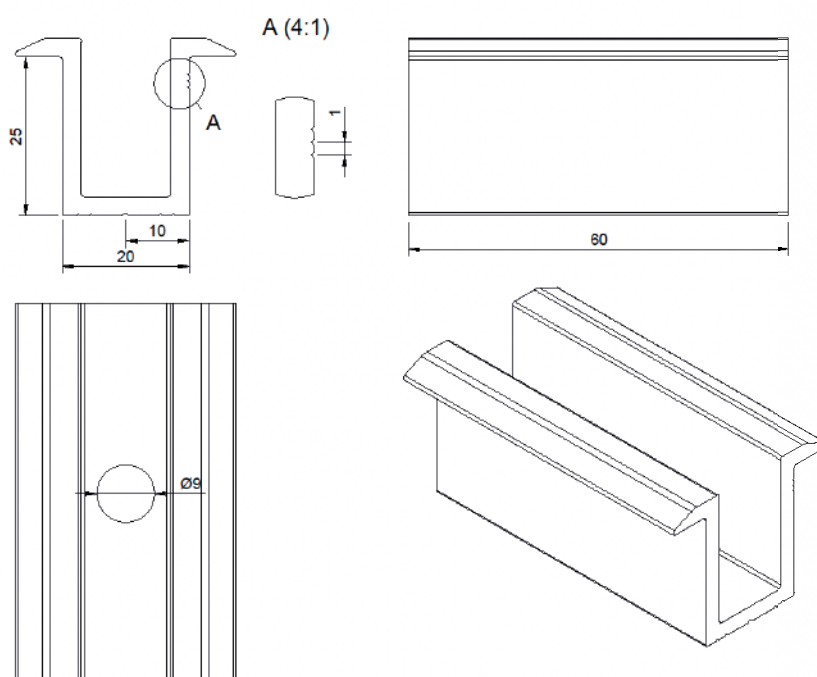

Side panel 20° portrait

DATASHEET

Material	aluminium			
Packaging	per piece, 200 pcs/pallet			
Article code	A (degrees)	B (length)	C (height)	Weight
1AHM19AC004	20°	1463 mm	494 mm	2081 gr

Side panel 15° landscape

DATASHEET

Material	aluminium			
Packaging	per piece, 500 pcs/pallet			
Article code	A (degrees)	B (length)	C (height)	Weight
1AHM19AC002	15°	870 mm	224 mm	593 gr

Side panel 20° landscape

DATASHEET

Material	aluminium			
Packaging	per piece, 200 pcs/pallet			
Article code	A (degrees)	B (length)	C (height)	Weight
1AHM19AC001	20°	831 mm	328 mm	813 gr

Click end clamp 30-40 mm

DATASHEET

Article code	1AHM32KK008 (alu) 1AHM32KK009 (black)
Material	ALU6063T5 + A2
Color	alu / black
Total weight	70 gr
Packaging	100 pcs./box, 4.800 pcs/pallet

Middle clamp basic length 60 mm

DATASHEET

Article code	1AHM32SR085 (alu) 1AHM32SR086 (black)
Material	ALU6063T5
Color	alu / black
Total weight	50 gr
Packaging	100 pcs./box, 10.000 pcs/pallet

End clamp 30 mm length 60 mm

DATASHEET

Article code	1AHM32SR069 (alu) 1AHM32SR070 (black)	
Material	ALU6063T5	
Color	alu / black	
Total weight	30 gr	
Packaging	1AHM32SR069 1AHM32SR070	300 pcs./box, 27.000 pcs/pallet 300 pcs./box, 28.800 pcs/pallet