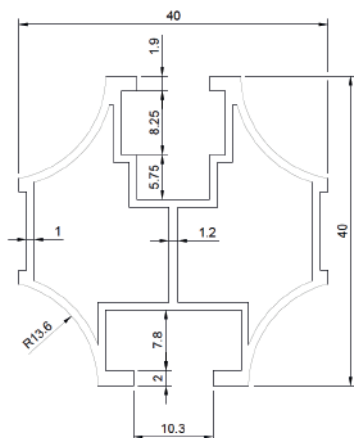

*These values do not include safety margin and only apply to setups where the profile is equally supported by 3 points. Allimex Green Power is not responsible for incorrect use.