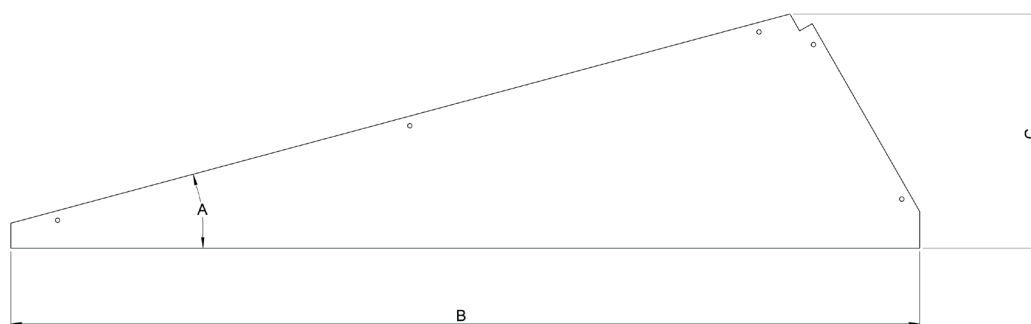

DATASHEET

Material	aluminium 6063
Packaging	160 pcs/pallet

Article code	A (length)	Weight
1HFR43AL002	6000 mm	4300 gr

Side panel 15° portrait

DATASHEET

Material	aluminium			
Packaging	per piece, 200 pcs/pallet			
Article code	A (degrees)	B (length)	C (height)	Weight
1AHM19AC003	15°	1440 mm	382 mm	1598 gr

Side panel 20° portrait

DATASHEET

Material	aluminium			
Packaging	per piece, 200 pcs/pallet			
Article code	A (degrees)	B (length)	C (height)	Weight
1AHM19AC004	20°	1463 mm	494 mm	2081 gr

Side panel 15° landscape

DATASHEET

Material	aluminium			
Packaging	per piece, 500 pcs/pallet			
Article code	A (degrees)	B (length)	C (height)	Weight
1AHM19AC002	15°	870 mm	224 mm	593 gr

Side panel 20° landscape

DATASHEET

Material	aluminium			
Packaging	per piece, 200 pcs/pallet			
Article code	A (degrees)	B (length)	C (height)	Weight
1AHM19AC001	20°	831 mm	328 mm	813 gr