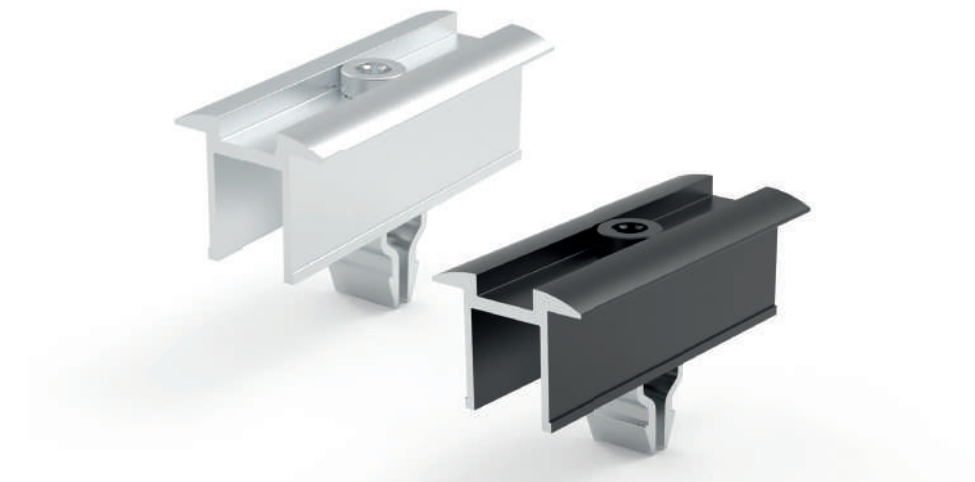

Click middle clamp 30-40 mm

DATASHEET