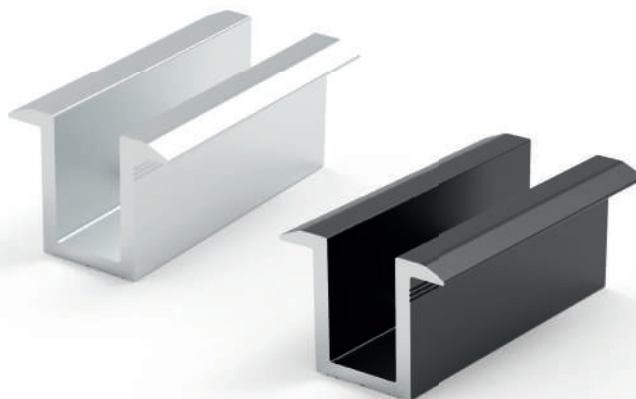

Middle clamp basic length 60 mm

DATASHEET