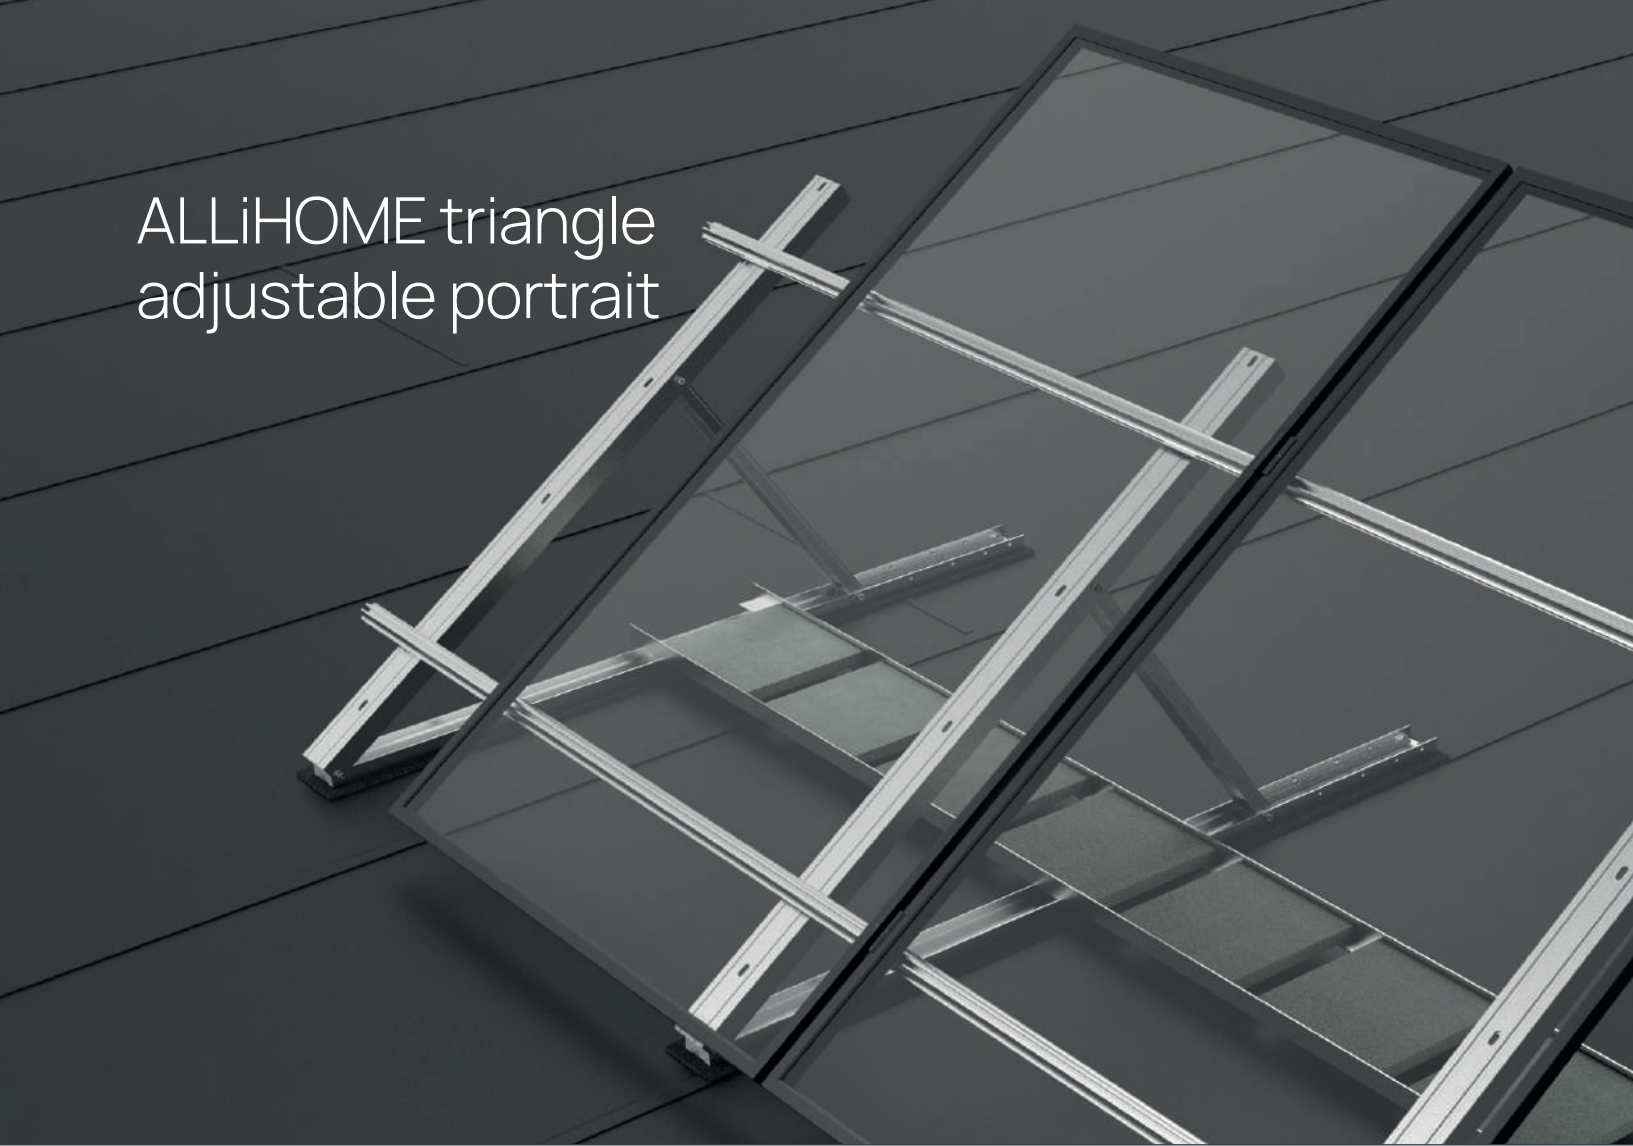

Components

	Article code	Article description	Datasheet
1	1AHM19LS001	Triangle adjustable 15°/20°/25°/30°/35° landscape	p. 11
2	1ZZZ12ZZ001	Roof protection ecorubber 110x12x1 cm landscape	p. 13
3	1HFR43AL002	L-profile 40x40x3 mm 6 m alu	p. 15
	1AHM19AC001	Side panel 20° landscape	p.19
	1AHM32SR085 1AHM32SR086	Middle clamp basic length 60 mm alu Middle clamp basic length 60 mm black	p. 23
4	1AHM32SR069 1AHM32SR070	End clamp 30 mm length 60 mm alu End clamp 30 mm length 60 mm black	p. 24
	1AHM10BT015	Allen bolt M8x20 (<i>panel size - 10 mm</i>)	p. 26

ALLiHOME triangle adjustable portrait