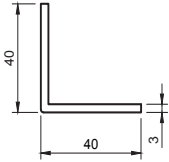

*These values do not include safety margin and only apply to setups where the profile is equally supported by 3 points. Allimex Green Power is not responsible for incorrect use.

L-profile 40x40x3 mm 6 m alu

DATASHEET

Material	aluminium 6063
Packaging	160 pcs/pallet

Article code	A (length)	Weight
1HFR43AL002	6000 mm	4300 gr

Side panel 15° portrait

DATASHEET

Material	aluminium			
Packaging	per piece, 200 pcs/pallet			
Article code	A (degrees)	B (length)	C (height)	Weight
1AHM19AC003	15°	1440 mm	382 mm	1598 gr

Side panel 20° portrait

DATASHEET

Material	aluminium			
Packaging	per piece, 200 pcs/pallet			
Article code	A (degrees)	B (length)	C (height)	Weight
1AHM19AC004	20°	1463 mm	494 mm	2081 gr

Side panel 15° landscape

DATASHEET

Material	aluminium			
Packaging	per piece, 500 pcs/pallet			
Article code	A (degrees)	B (length)	C (height)	Weight
1AHM19AC002	15°	870 mm	224 mm	593 gr

Side panel 20° landscape

DATASHEET

Material	aluminium			
Packaging	per piece, 200 pcs/pallet			
Article code	A (degrees)	B (length)	C (height)	Weight
1AHM19AC001	20°	831 mm	328 mm	813 gr