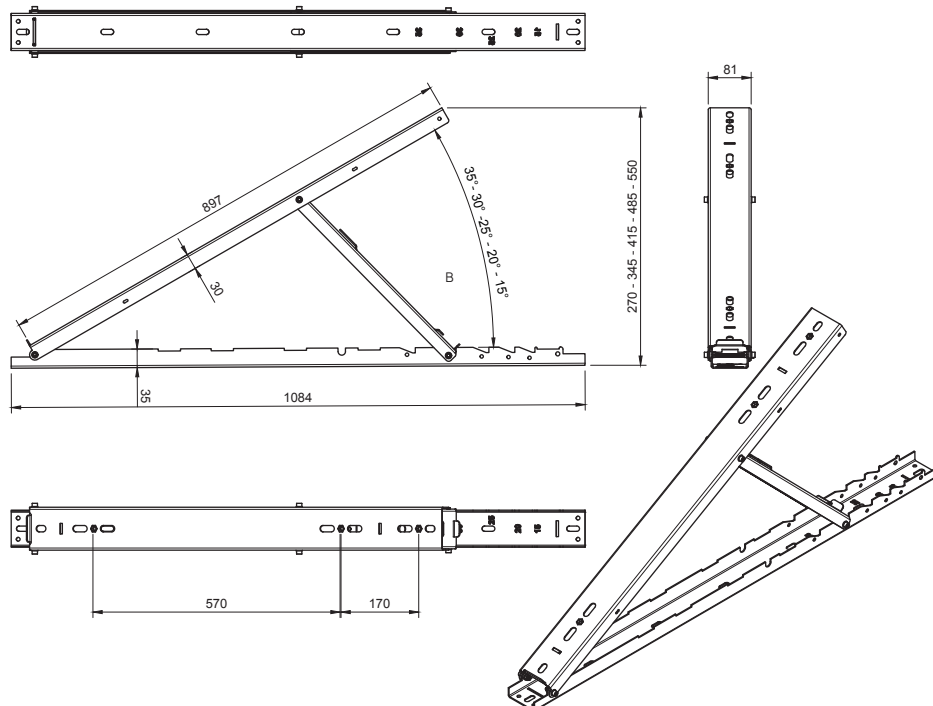

ALLiHOME triangle adjustable portrait

Components

	Article code	Article description	Datasheet
1	1AHM19PT001	Triangle adjustable 15°/20°/25°/30°/35° portrait	p. 12
2	1ZZZ12ZZ005	Roof protection ecorubber 168x13x1 cm portrait	p. 13
3	1AHM43AL030 1AHM43ZW030	Profile Feather 6 m alu Profile Feather 6 m black	p. 14
4	1HFR43AL002	L-profile 40x40x3 mm 6 m alu	p. 15
	1AHM19AC003 1AHM19AC004	Side panel 15° portrait Side panel 20° portrait	p. 16 p. 17
	1AHM32KK003 1AHM32KK004	Click middle clamp 30-40 mm alu* Click middle clamp 30-40 mm black*	p. 20
	1AHM32KK024 1AHM32KK025	Click end clamp 30 mm alu* Click end clamp 30 mm black*	p. 21
	1AHM32KK008 1AHM32KK009	Click end clamp 30-40 mm alu* Click end clamp 30-40 mm black*	p. 22
	1AHM32SR085 1AHM32SR086	Middle clamp basic length 60 mm alu Middle clamp basic length 60 mm black	p. 23
5	1AHM32SR069 1AHM32SR070	End clamp 30 mm length 60 mm alu End clamp 30 mm length 60 mm black	p. 24
	1AHM10BT037 1AHM10MR001	Hex bolt M10x30 Serrated nut M10	p. 25
	1AHM10BT015	Allen bolt M8x20 (<i>panel size - 10 mm</i>)	p. 26

*Optional

ALLiHOME triangles landscape

DATASHEET

Material	aluminium 1060
Packaging	300 pcs/pallet

Article code	Panel size	B(degrees)	Weight
1AHM19LS004	1067 mm	15°	1390 gr

ALLiHOME triangles adjustable landscape

DATASHEET

Material	aluminium 1060		
Packaging	228 pcs/pallet		
Article code	Panel size	B(degrees)	Weight
1AHM19LS001	1196 mm	15° / 20° / 25° / 30° / 35°	1750 gr

ALLiHOME triangles adjustable portrait

DATASHEET